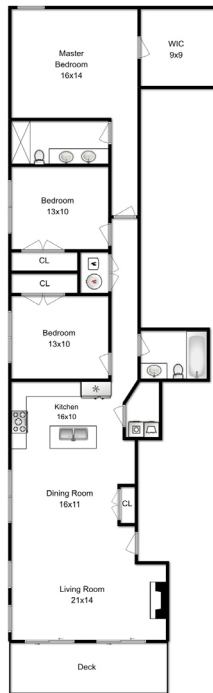

4011 NORTH PAULINA CHICAGO IL

FELICIA MARINESCU
MODREALTYINC.COM

SIMPLEX NORTH

FELICIA MARINESCU

MOD Realty INC.
2934 W. Montrose
Chicago, IL
modrealtyinc@gmail.com
773-447-3617

STUNNING HUGE PRISTINE LUXURY CONDOMINIUMS BY RONAN CONSTRUCTION.

OPEN FLOOR PLAN W/ HIGH-END MILLWORK FINISHES AND CUSTOM WALK-IN CLOSETS. TOP OF THE LINE DELUXE KITCHEN WITH CUSTOM CABINETS & QUARTZ COUNTER TOPS. 3 AND 4 BEDROOMS, UP TO 3800SF UNITS. HUGE OVER-SIZE ROOMS W/ HIGH CEILINGS, BUILT-INS WITH SOPHISTICATED DETAIL. TOP UNITS W/ PRIVATE ROOF DECKS. DESIGNED FOR TODAY'S SOPHISTICATED DISCERNING BUYER.