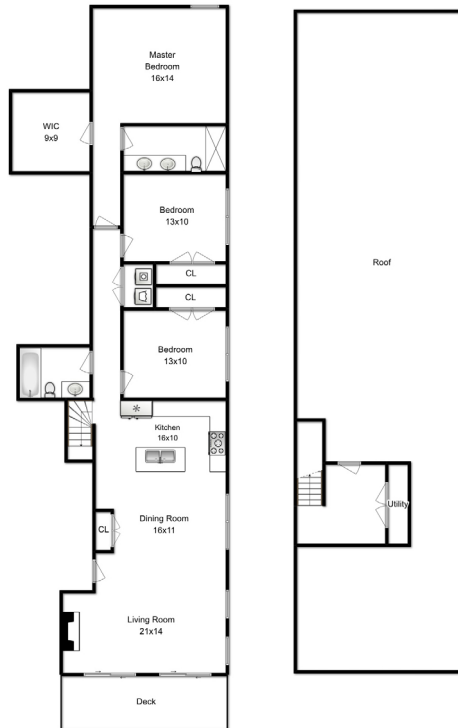

4011 NORTH PAULINA CHICAGO IL

FELICIA MARINESCU
MODREALTYINC.COM

PENTHOUSE SOUTH - MAIN

PENTHOUSE SOUTH- LOWER

FELICIA MARINESCU

MOD Realty INC.
 2934 W. Montrose
 Chicago, IL
 modrealtyinc@gmail.com
 773-447-3617

STUNNING HUGE PRISTINE LUXURY CONDOMINIUMS BY RONAN CONSTRUCTION.

OPEN FLOOR PLAN W/ HIGH-END MILLWORK FINISHES AND CUSTOM WALK-IN CLOSETS. TOP OF THE LINE DELUXE KITCHEN WITH CUSTOM CABINETS & QUARTZ COUNTER TOPS. 3 AND 4 BEDROOMS, UP TO 3800SF UNITS. HUGE OVER-SIZE ROOMS W/ HIGH CEILINGS. BUILT-INS WITH SOPHISTICATED DETAIL. TOP UNITS W/ PRIVATE ROOF DECKS. DESIGNED FOR TODAY'S SOPHISTICATED DISCERNING BUYER.