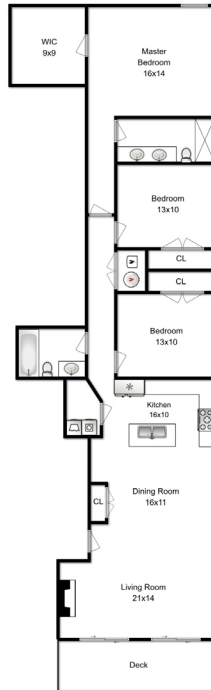

4011 NORTH PAULINA CHICAGO IL

FELICIA MARINESCU
MODREALTYINC.COM

SIMPLEX SOUTH

FELICIA MARINESCU

MOD Realty INC.
2934 W. Montrose
Chicago, IL
modrealtyinc@gmail.com
773-447-3617

STUNNING HUGE PRISTINE LUXURY CONDOMINIUMS BY RONAN CONSTRUCTION.

OPEN FLOOR PLAN W/ HIGH-END MILLWORK FINISHES AND CUSTOM WALK-IN CLOSETS. TOP OF THE LINE DELUXE KITCHEN WITH CUSTOM CABINETS & QUARTZ COUNTER TOPS. 3 AND 4 BEDROOMS, UP TO 3800SF UNITS. HUGE OVER-SIZE ROOMS W/ HIGH CEILINGS, BUILT-INS WITH SOPHISTICATED DETAIL. TOP UNITS W/ PRIVATE ROOF DECKS. DESIGNED FOR TODAY'S SOPHISTICATED DISCERNING BUYER.